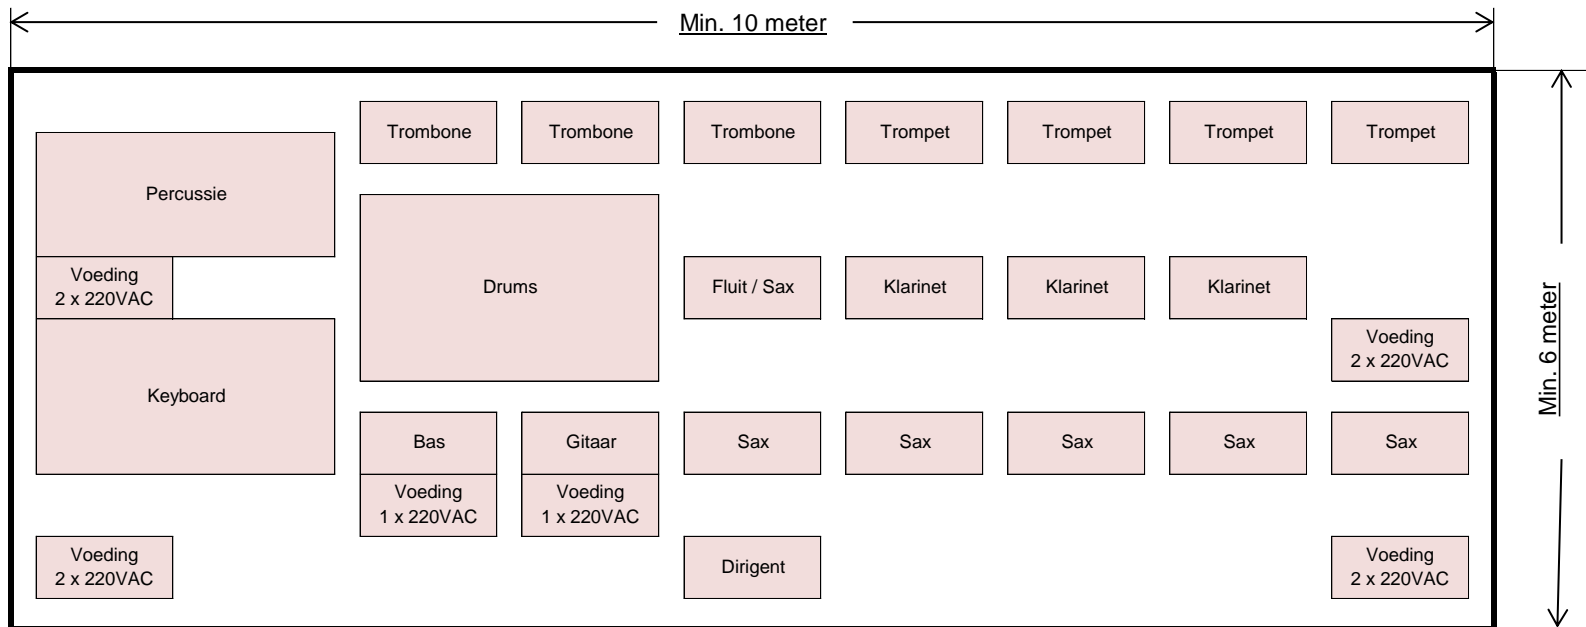

## Channel list "Grensland Orkest"

Channel	Instrument	Channel	Instrument	Channel	Instrument
1	Alt sax	9	Trompetten		
2	Tenor Sax	10	Zang 1		
3	Tenor Sax	11	Zang 2		
4	Tenor Sax	12	Cassette/res		
5	Barriton Sax	13	Percussie-drum		
6	Fluit/Alt-sax	14	Piano		
7	Klarinetten	15	Galm		
8	Trombone	16	Galm		